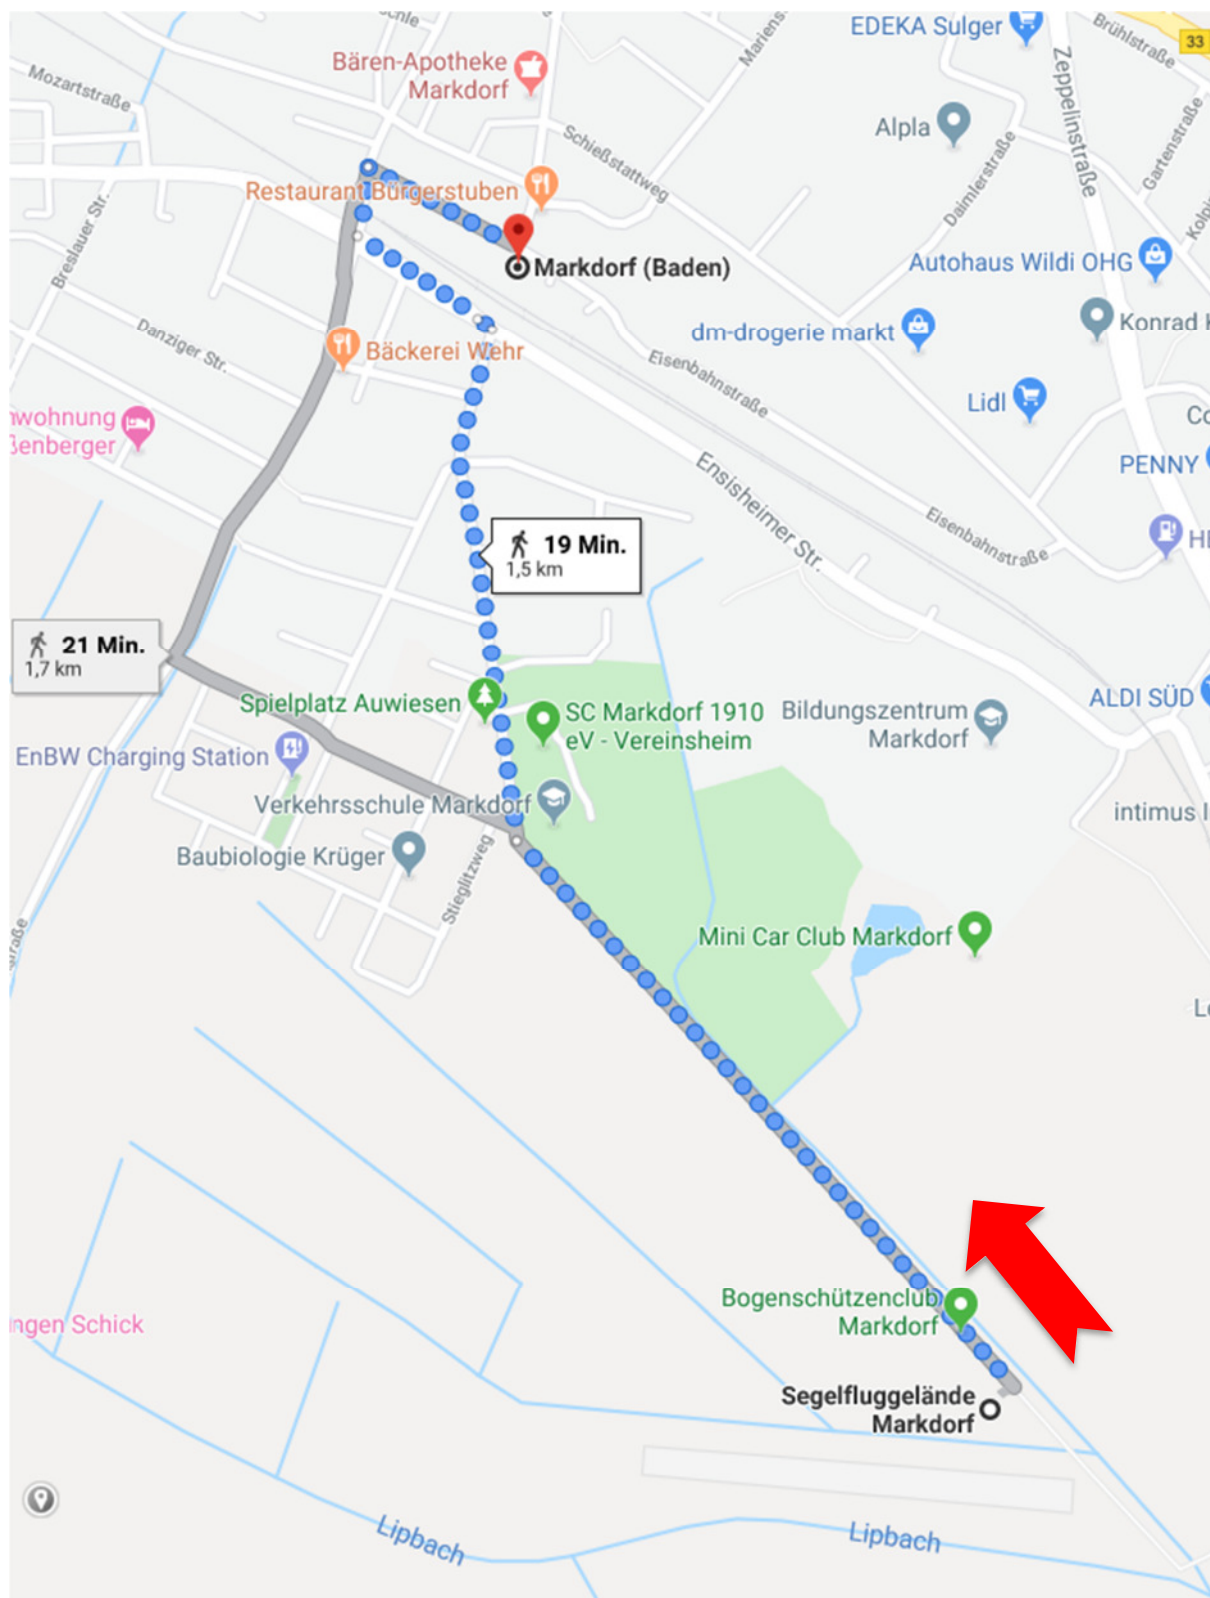

Weg zum Bahnhof Markdorf / How to walk to Markdorf train station

Züge nach Friedrichshafen Stadtbahnhof verkehren ca. alle 30 Minuten.
Trains to Friedrichshafen Main Station depart approx. every 30 minutes.